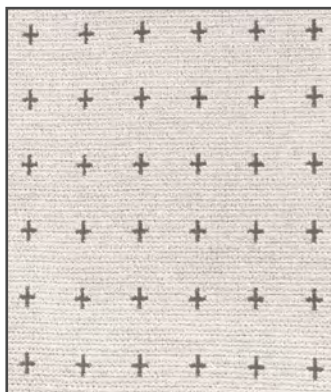

HAVANA

COLLECTION

CARE INSTRUCTIONS

USAGE

Composition : 100% Acrylic

Width : 138 cm

Color shades slightly vary from dye-lot to dye-lot

3644-01