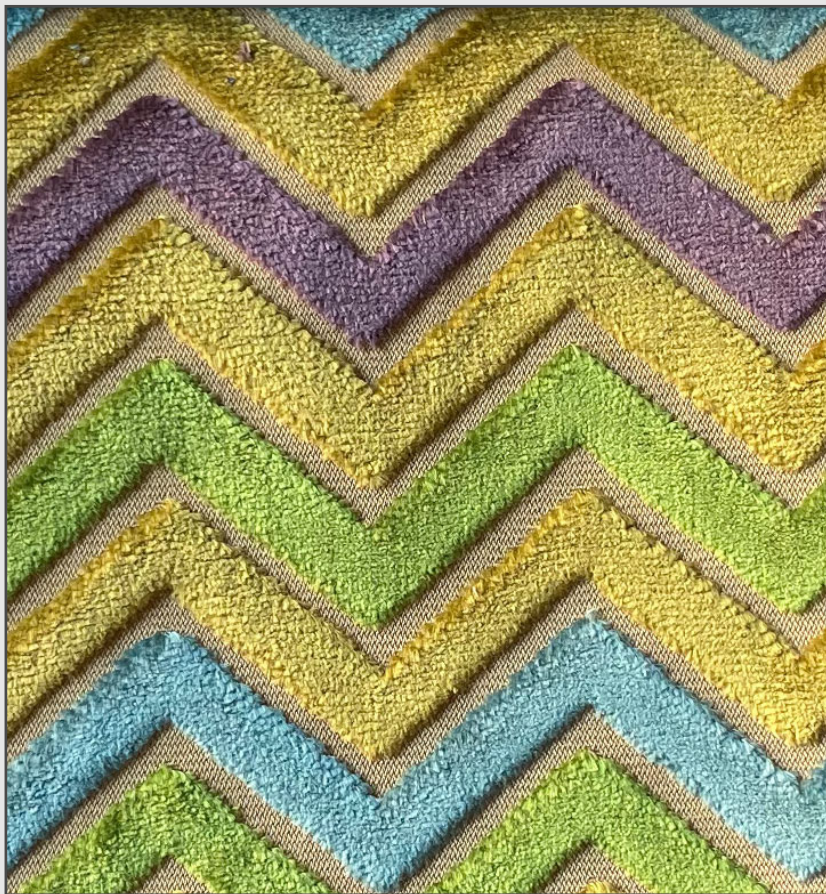

KINGS ROAD

Collection

CARE INSTRUCTIONS

USAGE

Width : 147 cm

Color shades slightly vary from dye-lot to dye-lot

208-01

208-02

208-03

208-04

208-05

208-06

209-01

209-02

209-03

209-04

209-05

209-07

209-06

209-08

210-01

210-02

210-03

210-04

210-05

211-01

211-02

211-03

211-04

212-01

212-02

212-03