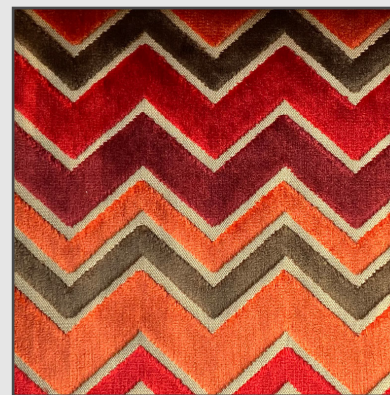

KINGS ROAD

Collection

CARE INSTRUCTIONS

USAGE

Width : 147 cm

Color shades slightly vary from dye-lot to dye-lot

208-01

208-02

208-03

208-04

208-05

208-06

209-01

209-02

209-03

209-04