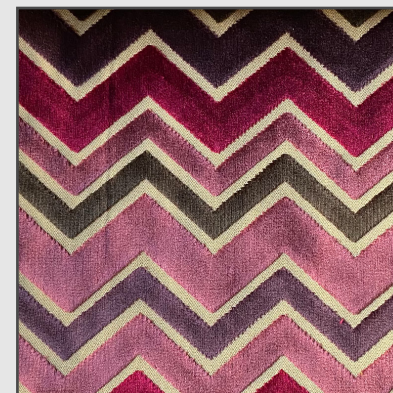

KINGS ROAD

Collection

CARE INSTRUCTIONS

USAGE

Width : 147 cm

Color shades slightly vary from dye-lot to dye-lot

208-01

208-02

208-03

208-04

208-05

208-06

209-01

209-02

209-03

209-04