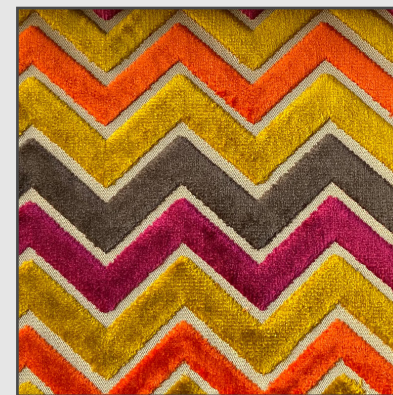

KINGS ROAD

Collection

CARE INSTRUCTIONS

USAGE

Width : 147 cm

Color shades slightly vary from dye-lot to dye-lot

208-01

208-02

208-03

208-04

208-05

208-06

209-01

209-02

209-03

209-04