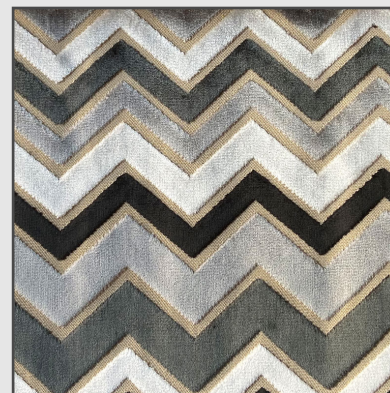

KINGS ROAD

Collection

CARE INSTRUCTIONS

USAGE

Width : 147 cm

Color shades slightly vary from dye-lot to dye-lot

208-01

208-02

208-03

208-04

208-05

208-06

209-01

209-02

209-03

209-04